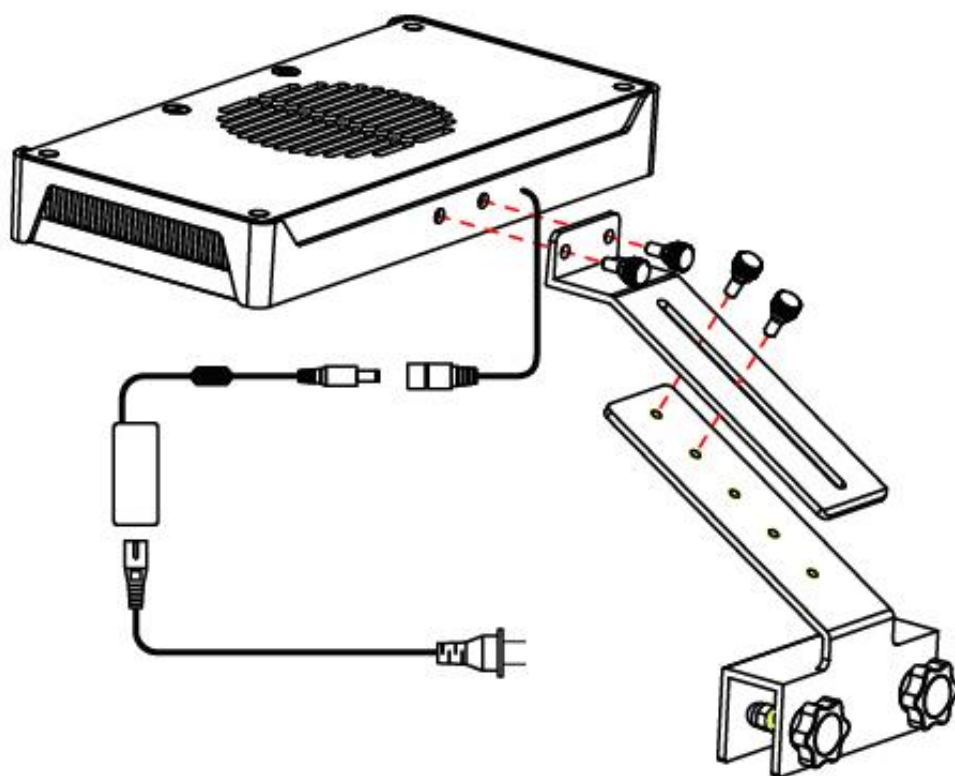

On safety / 安全事项

1. The power supply cords should be routed so that they are not likely to be walked on or pinched by items placed upon or against them. Never take hold of the plug or cord if your hand is wet, and always grasp the plug when connecting or disconnecting it.
   - Install indoor only, and use the attachments, mounting frames, hanging kit and accessories provided and specified by the manufacturer.
   - Never look directly at the LED bulbs when you switch on the system. Incorrect use of this apparatus will increase eye hazard.
   - Clean only with dry cloth.
3. 确保电源及电源线不被其它物件压住。切误在手有水的情况下拔插电源插头。
   - 室内使用，及请使用厂家提供的配件。
   - 当灯具运行时，请不要直视灯珠，以免给您的眼睛带来伤害。
   - 请使用干毛巾清洁灯具。

Mounting / 安装

1.