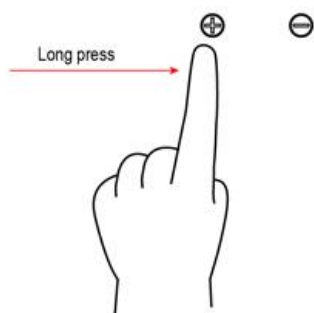

Mounting / 安装

1.

2.

Instruction / 使用方法:

1. Turn on / Turn off 开、关灯

Click the \oplus and \ominus at the same time to turn off or turn on the light.

同时按下 \oplus 和 \ominus 号键即可打开或关闭灯具。

2. Single channel control / 控制单个通道

Click the ⊕ to strengthen the white light intensity and press the ⊖ to weaken the blue light intensity.

按 ⊕ 号键可调节白色灯珠的亮暗，按 ⊖ 号键可调节蓝色灯珠的亮暗。

3. Adjust the light intensity of two channels together / 同时调节两路通道的亮暗

Long press the ⊕ to strengthen the white and blue light intensity at the same time and long press the ⊖ to weaken the white and blue light intensity.

长按 ⊕ 号键可使两路灯珠越来越亮，长按 ⊖ 号键可使两路灯珠越来越暗。

Product parameter / 产品参数