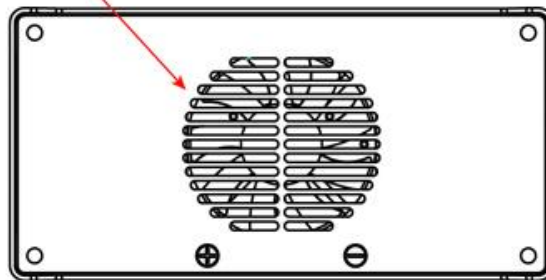

2. The fan does not work / 风扇不工作

Answer: The fan will not work if the lights' temperature is not high enough since the light is equipped with intelligent temperature control fan.

回答: 此风扇智能温控风扇, 当温度没能达到一定时, 风扇不会启动, 环保节能。

Intelligent temperature control fan

ACCAQUA undertakes to repair or, at our option, replace the defective part free of charge - always provided the product has been installed correctly, is used for the purpose that was intended by us, is used in accordance with the operating instructions and is returned to us carriage paid. The warranty term is not applicable on the all consumable products.

Proof of Purchase is required by presentation of an original invoice or receipt indicating the dealer's name, the model number and date of purchase, or a Guarantee Card if appropriate. This warranty may not apply if any model or production number has been altered, deleted or removed, unauthorized persons or organizations have executed repairs, modifications or alterations, or damage is caused by accident, misuse or neglect.

We regret we are unable to accept any liability for any consequential loss. Please note that the product is not defective under the terms of this warranty where the product, or any of its component parts, was not originally designed and / or manufactured for the market in which it is used. These statements do not affect your statutory rights as a customer.

If your Acc-smart technology limited product does not appear to be working correctly or appears to be defective please contact your dealer in the first instance.

Before calling your dealer please ensure you have read and understood the operating instructions. If you have any questions your dealer cannot answer please contact us.