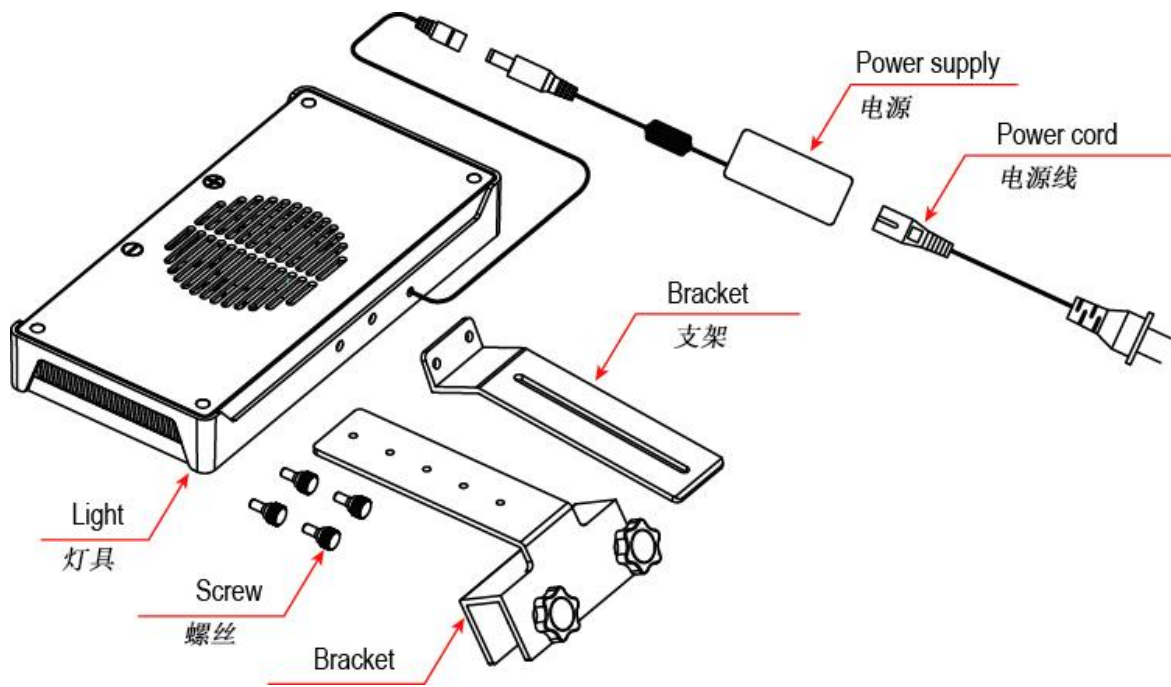

Please check the content in the package.

请检查所有的配件是否齐全。

- | | |
|----------------------|------------|
| 1. Light (灯具) | 1 unit (台) |
| 2. Power supply (电源) | 1 unit (个) |
| 3. Power cord (电源线) | 1 Pcs (根) |
| 4. Bracket (支架) | 1 unit (套) |
| 5. Screw (螺丝) | 1 unit (包) |

Product parameter:			
LED brand	CREE	Dimension	220X110X30mm
LEDs quantity	9 pcs	Suitable for	30~50cm
Single LED wattage	3 W	Shell material	E-Plastic
Max power	30 W	Shell color	Black
Input voltage	100-240VAC	Working temperature	0°C to 40°C
Working frequency	50/60Hz	Storage temperature	-10°C to 50°C